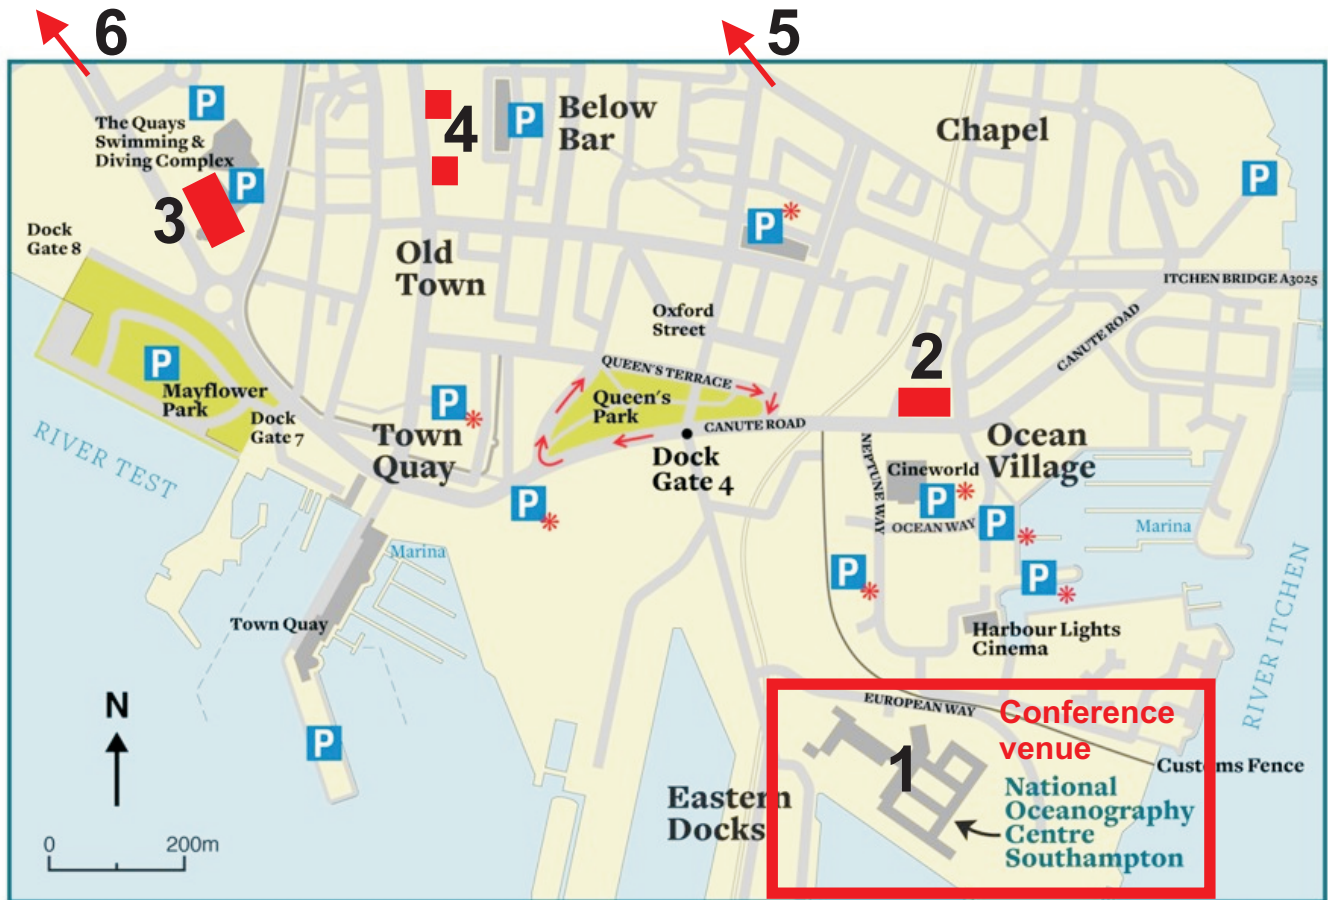

Location of conference accommodation and parking with respect to the conference venue at the National Oceanography Centre

The only pedestrian access to NOCS is through Dock Gate 4

* Approx 10-15 mins walk to NOCS

- 1: Conference venue, National Oceanography Centre, Southampton
- 2: Solent University Lucia Foster Welch Hall of Residence
- 3: De Vere Grand Harbour Hotel
- 4: Star and Dolphin hotels
- 5: Novotel, Etap and Ibis hotels
- 6: Premier Inn and Jury's Inn hotels